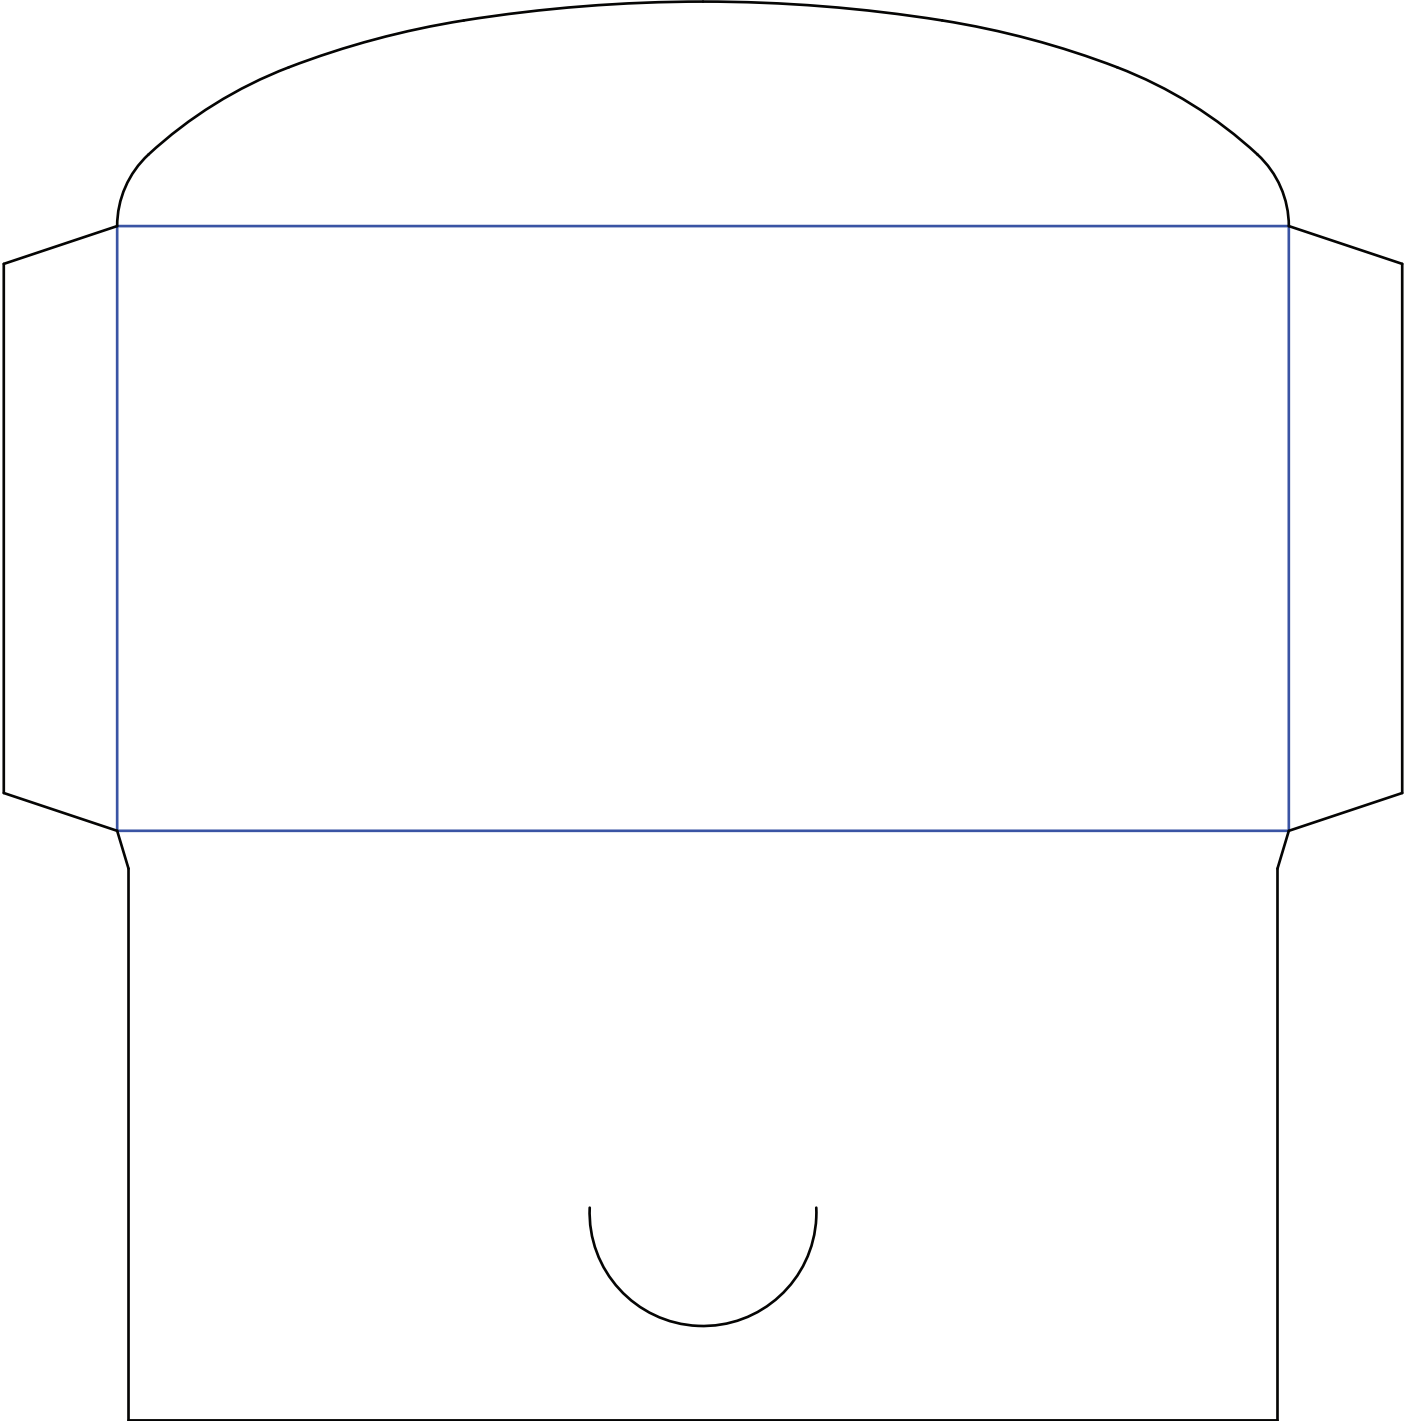

Money Packet: Type B, 80x155mm, 23mm-header

FRONT (OUTSIDE)