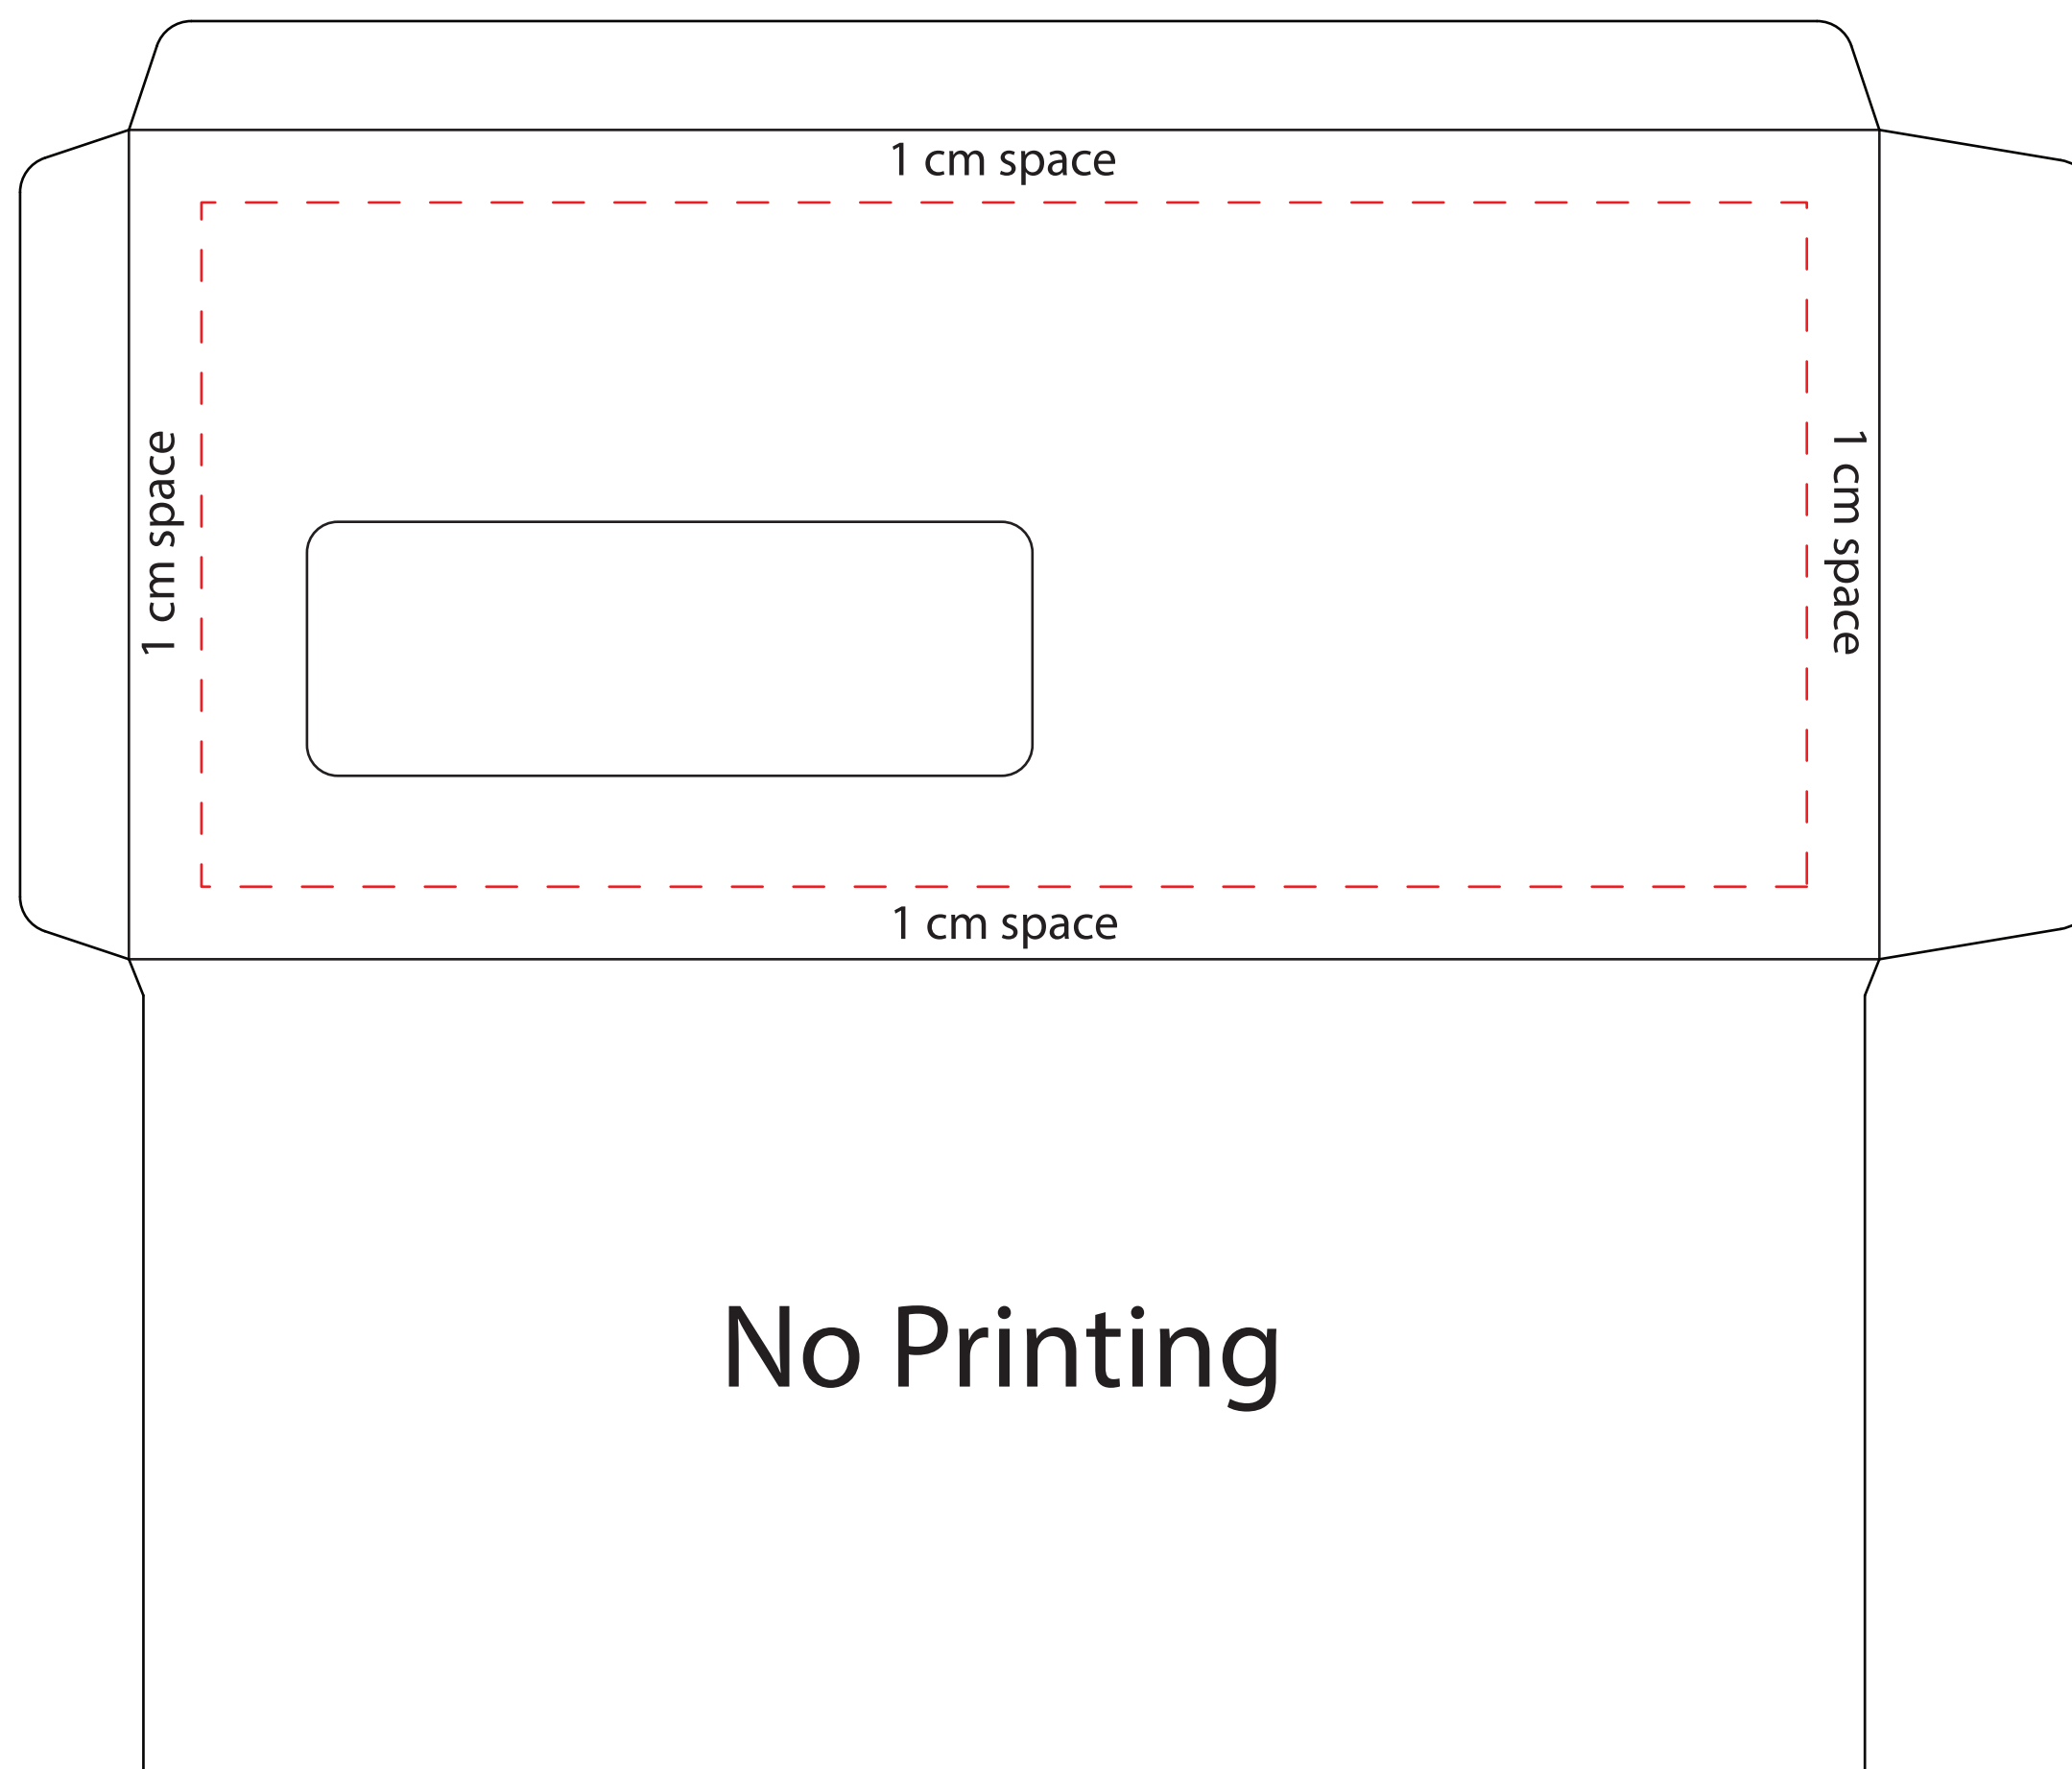

Envelope : Type A, 4.5 x 9.5inch, Image / Artwork Size : 4x 9inch

## *With Window*

**FRONT (OUTSIDE)** **Inside Dashed Line** place Image / Artwork