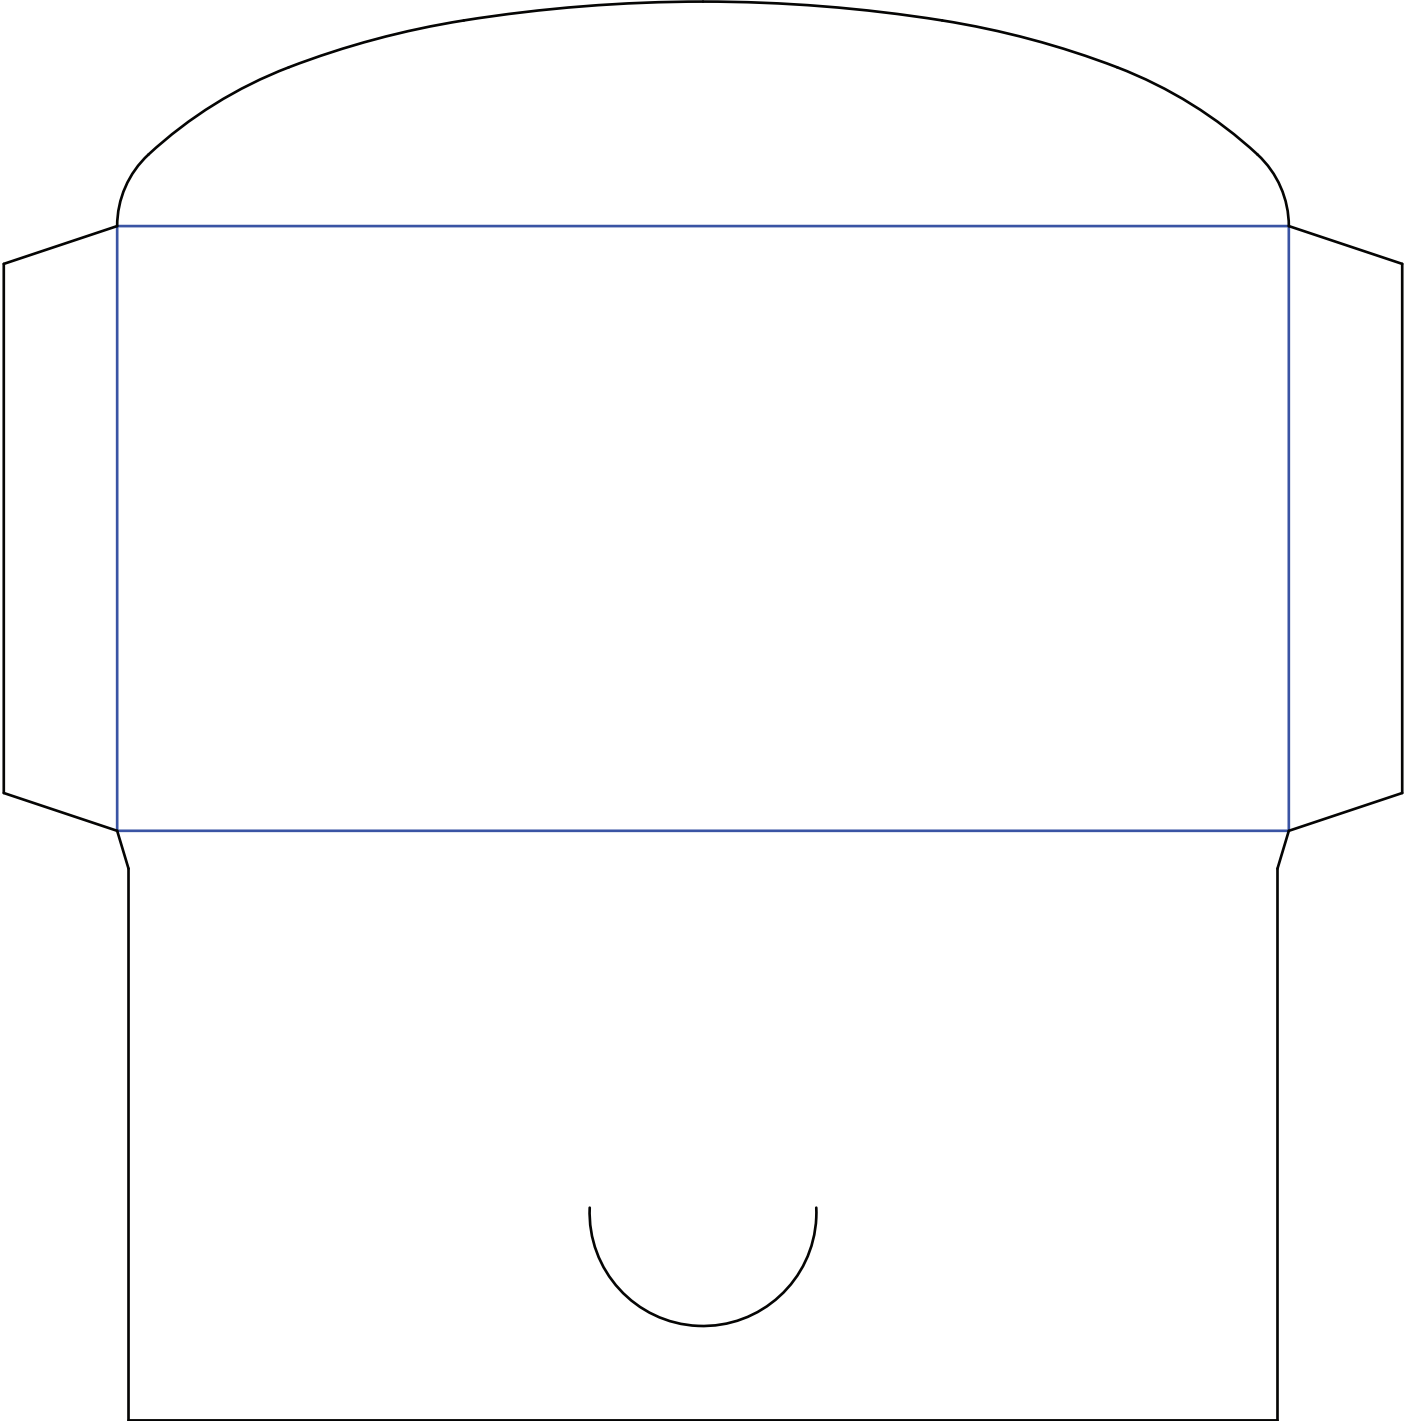

**Money Packet: Type C, 80x155mm, 23mm-header**

**FRONT (OUTSIDE)**