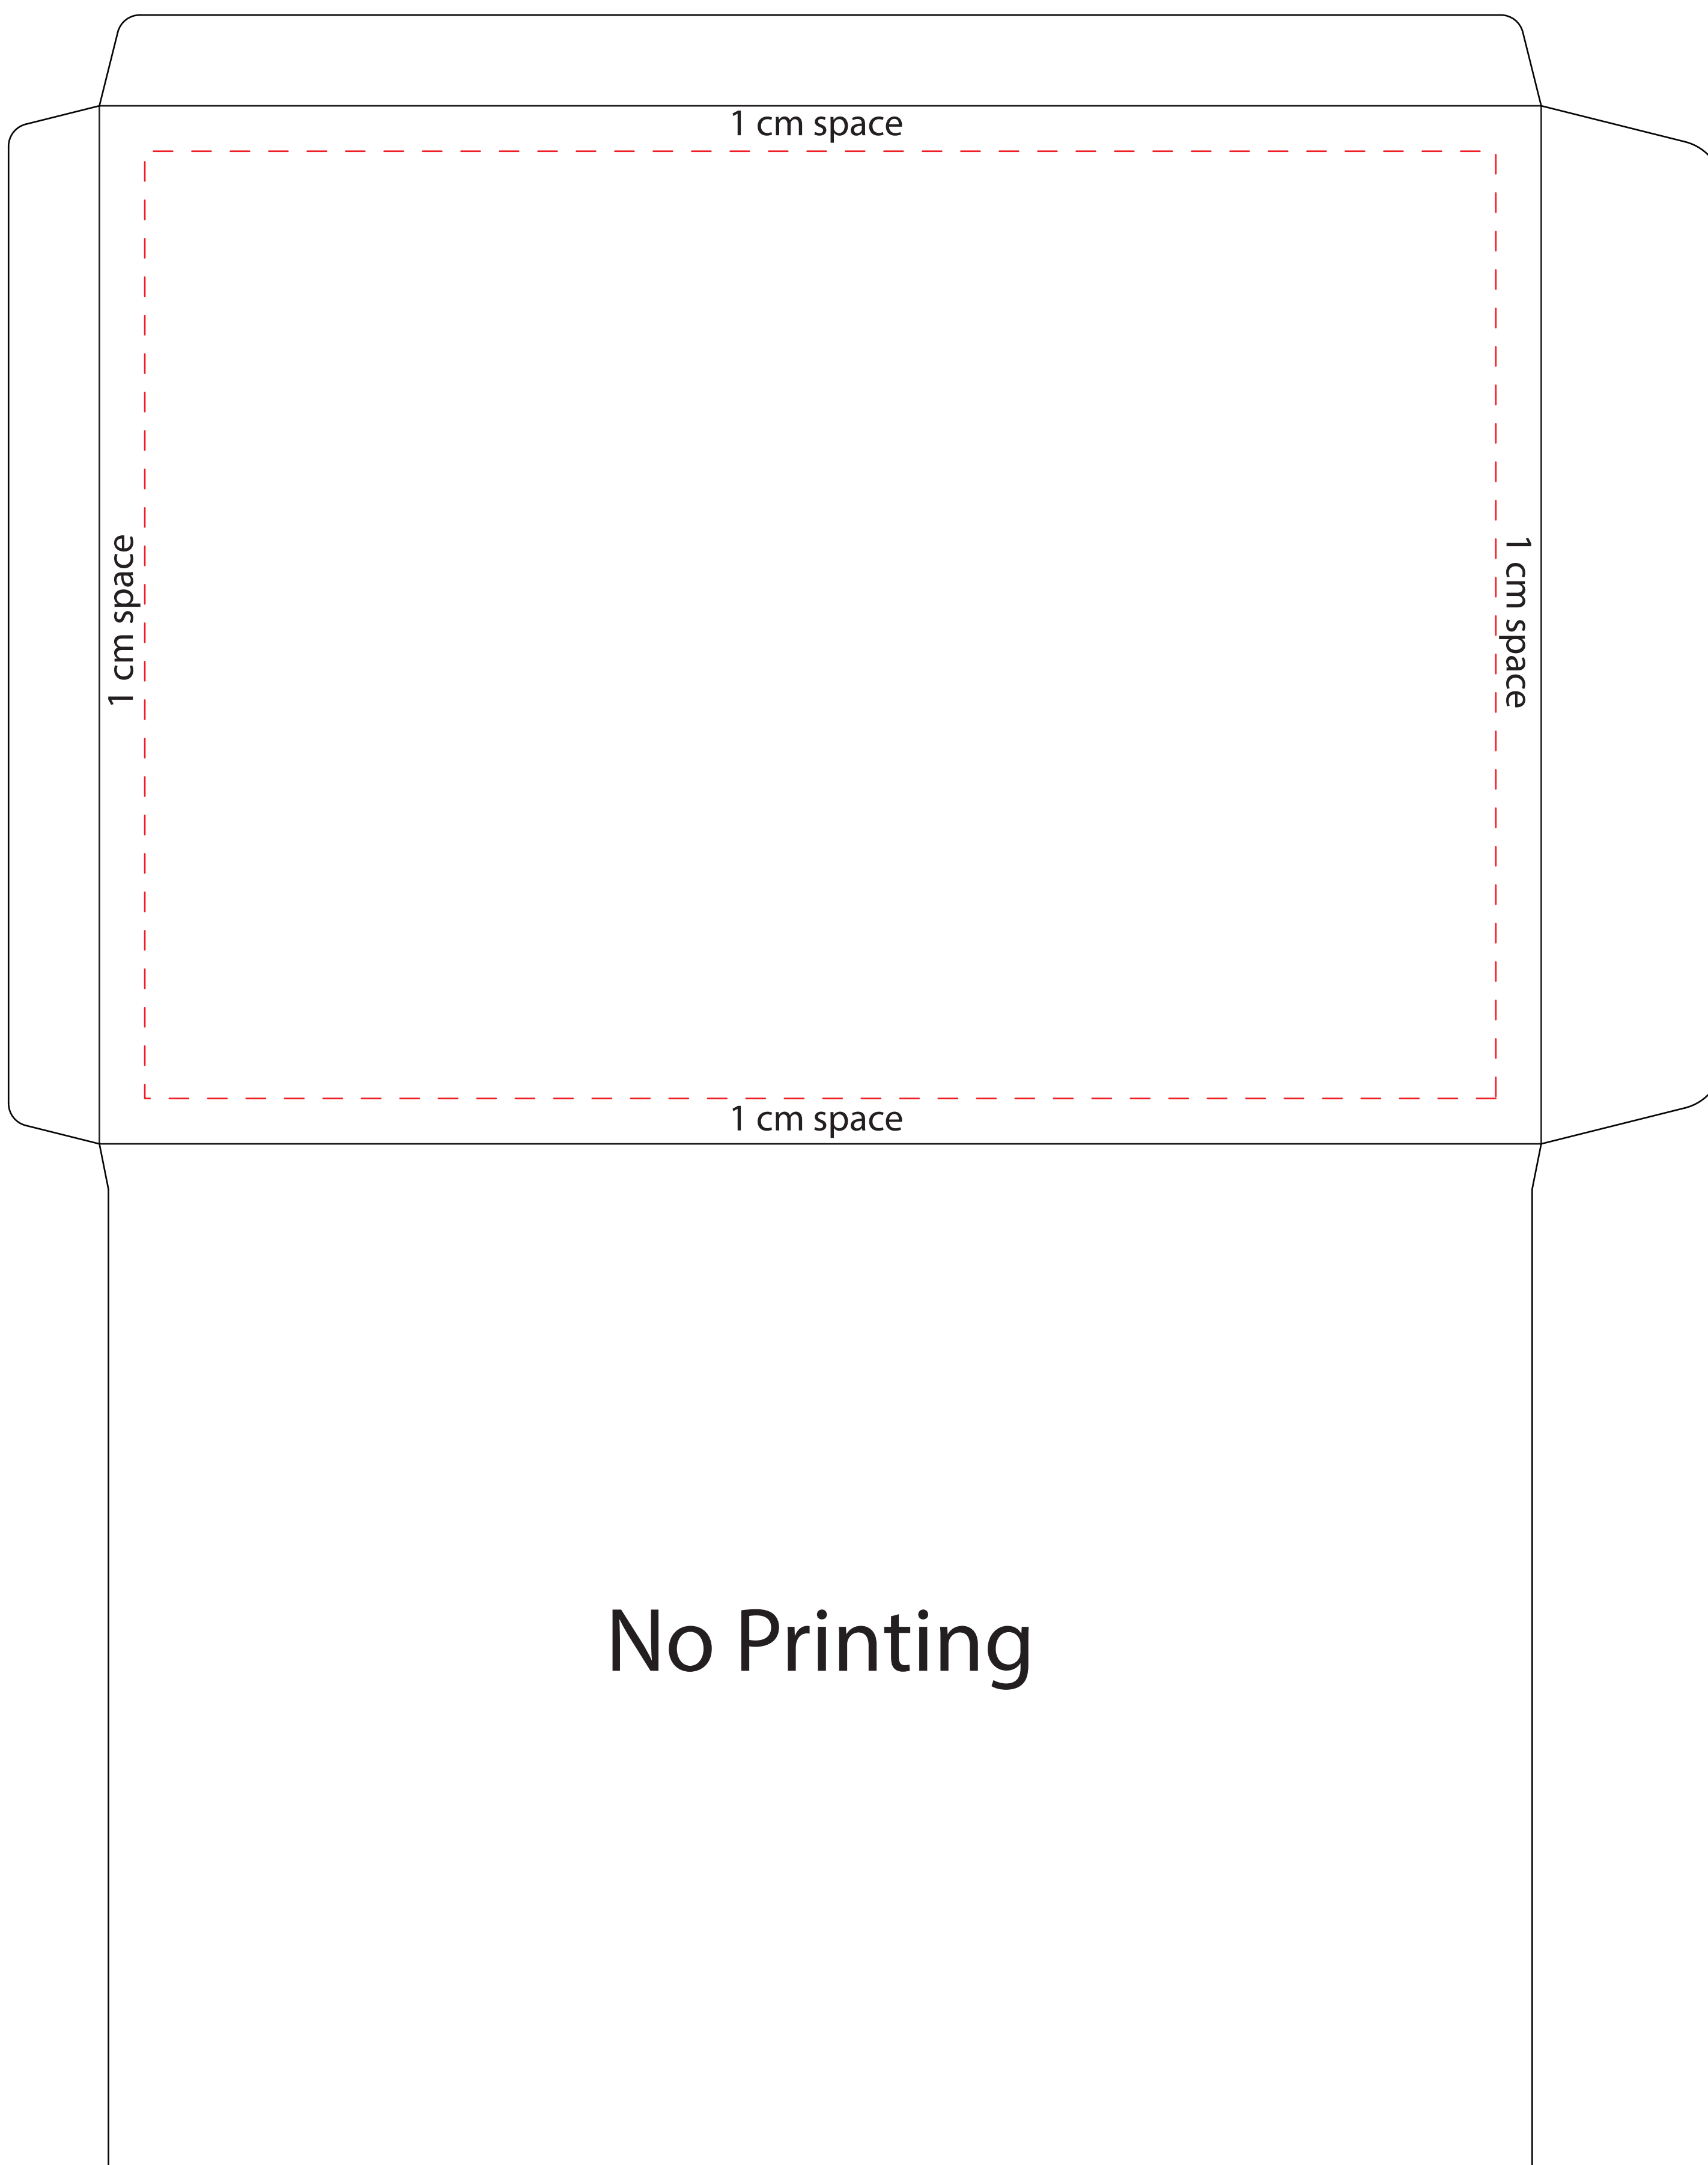

Envelope : Type B, 9 x 12.5inch, Image / Artwork Size : 8.5 x 12.25inch

FRONT (OUTSIDE) Inside Dashed Line place Image / Artwork