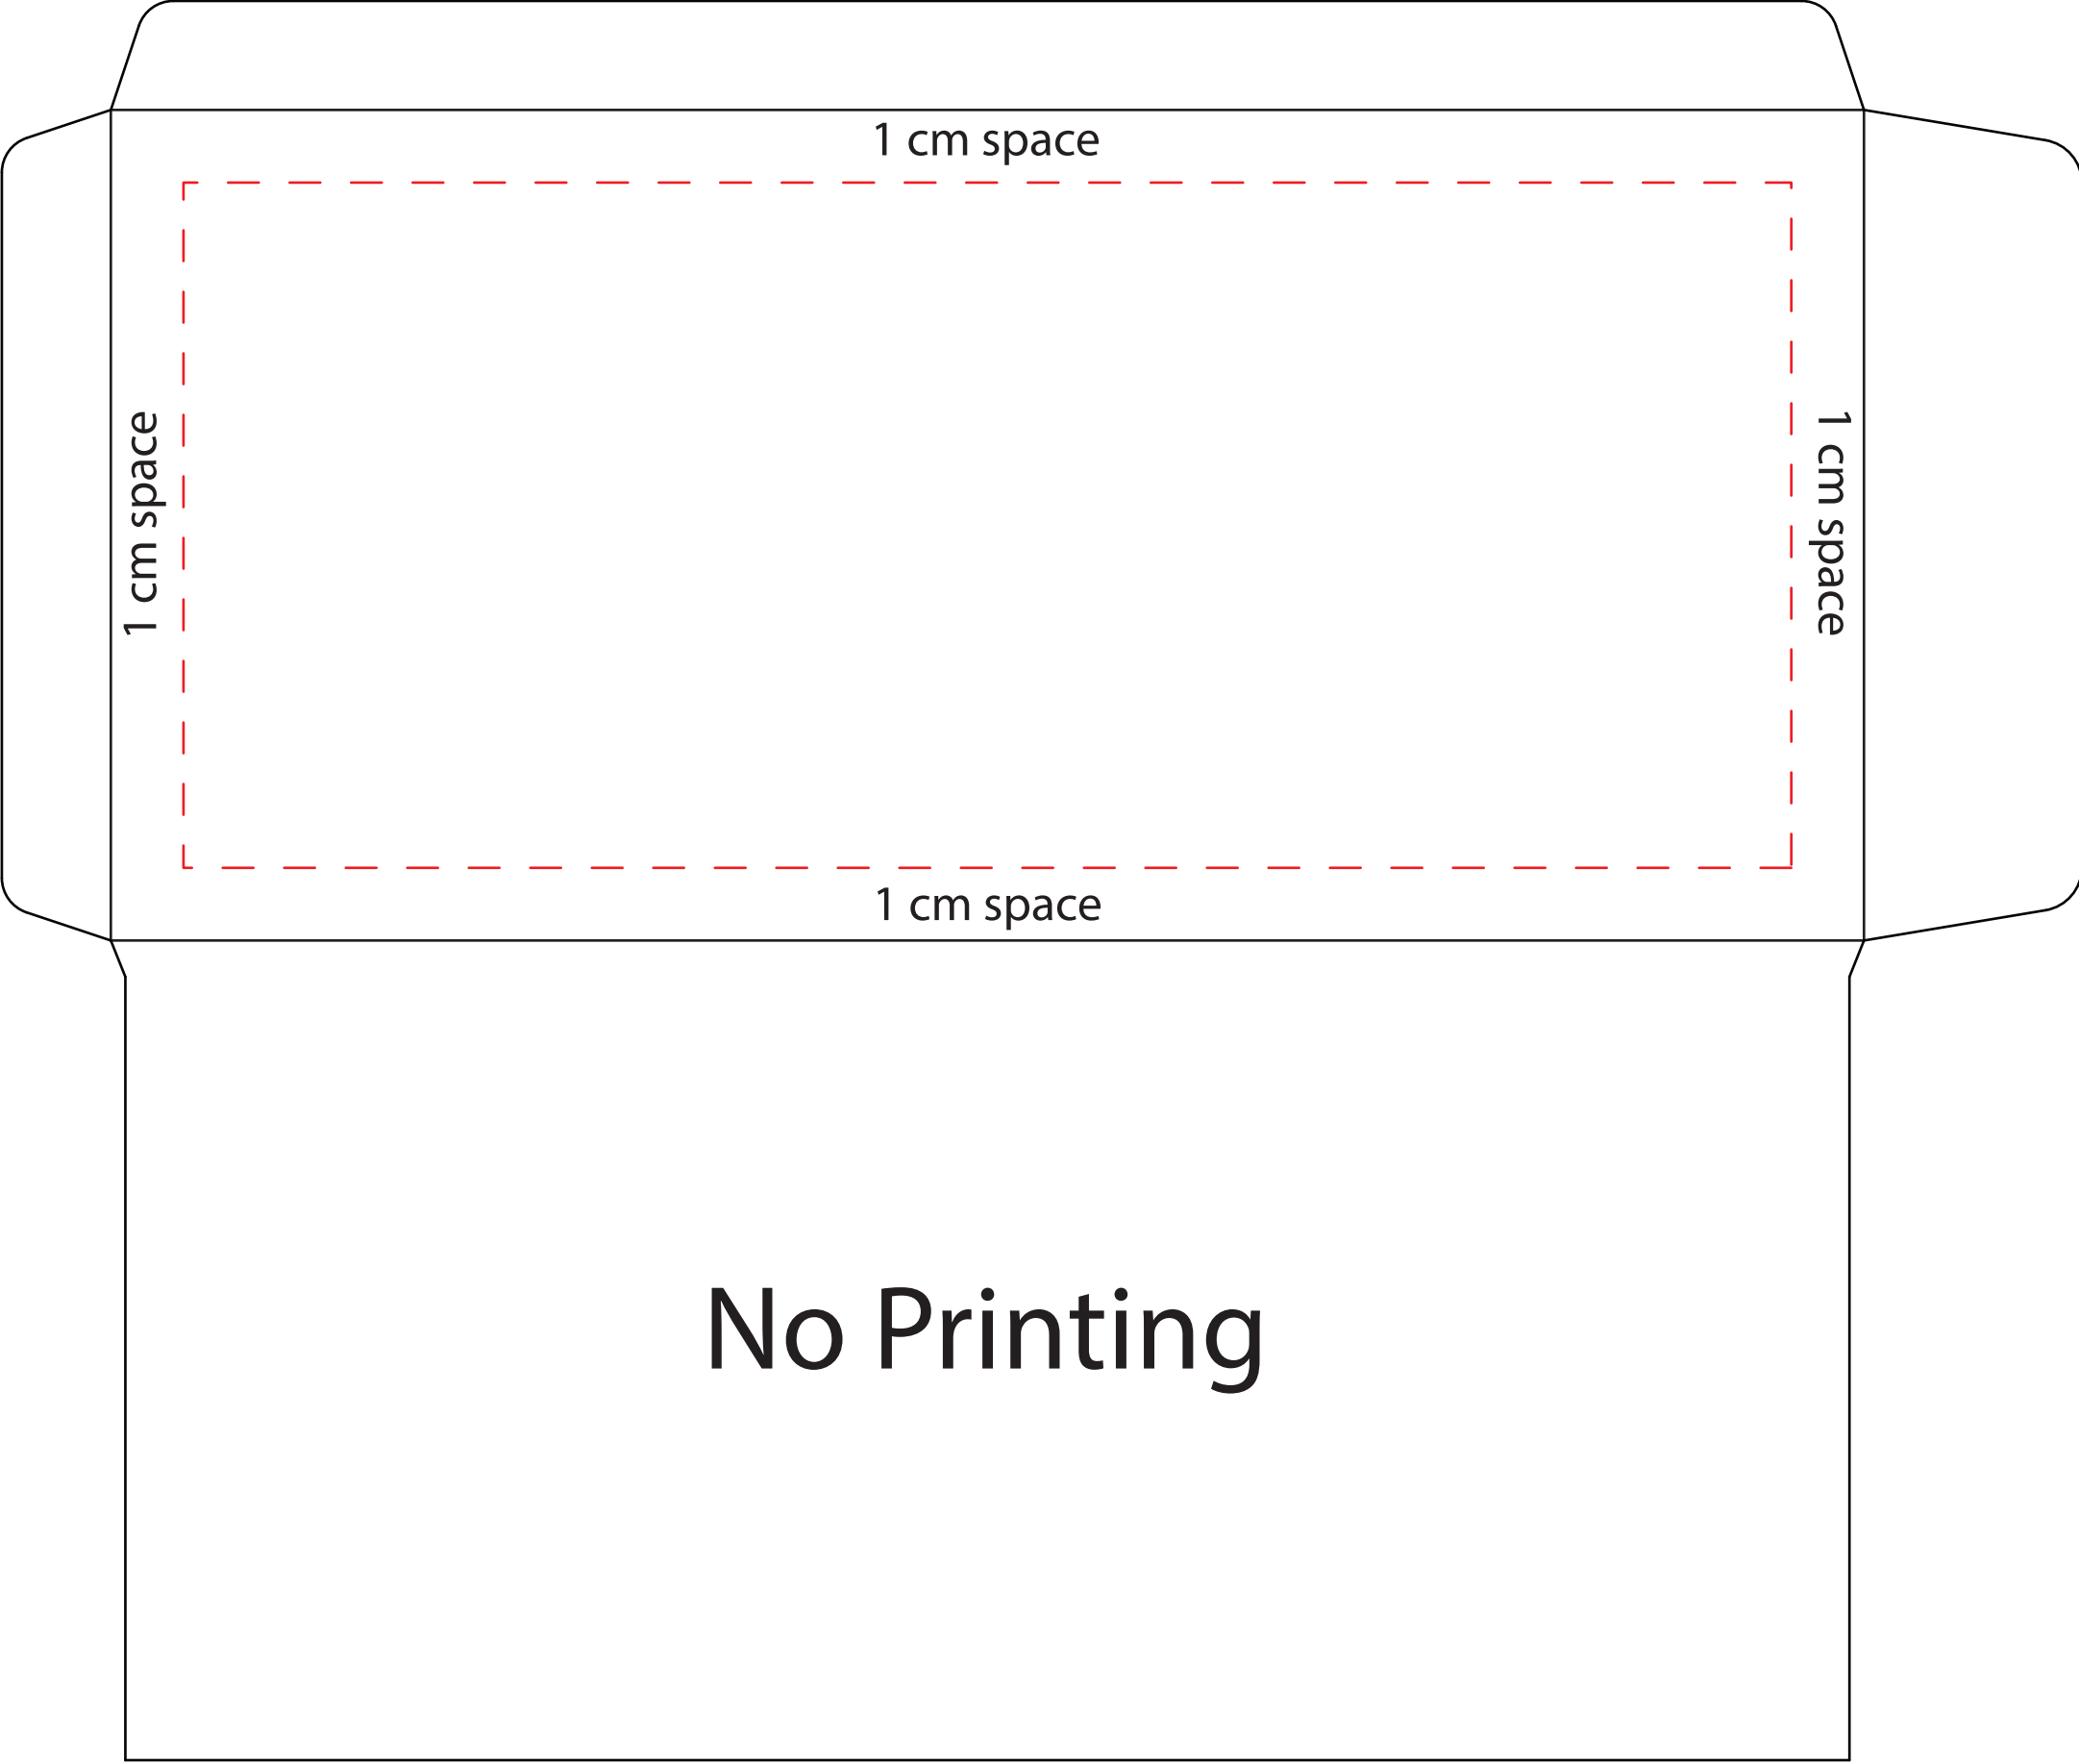

Envelope : Type A, 4.5 x 9.5inch, Image / Artwork Size : 4x 9inch

FRONT (OUTSIDE) Inside Dashed Line place Image / Artwork