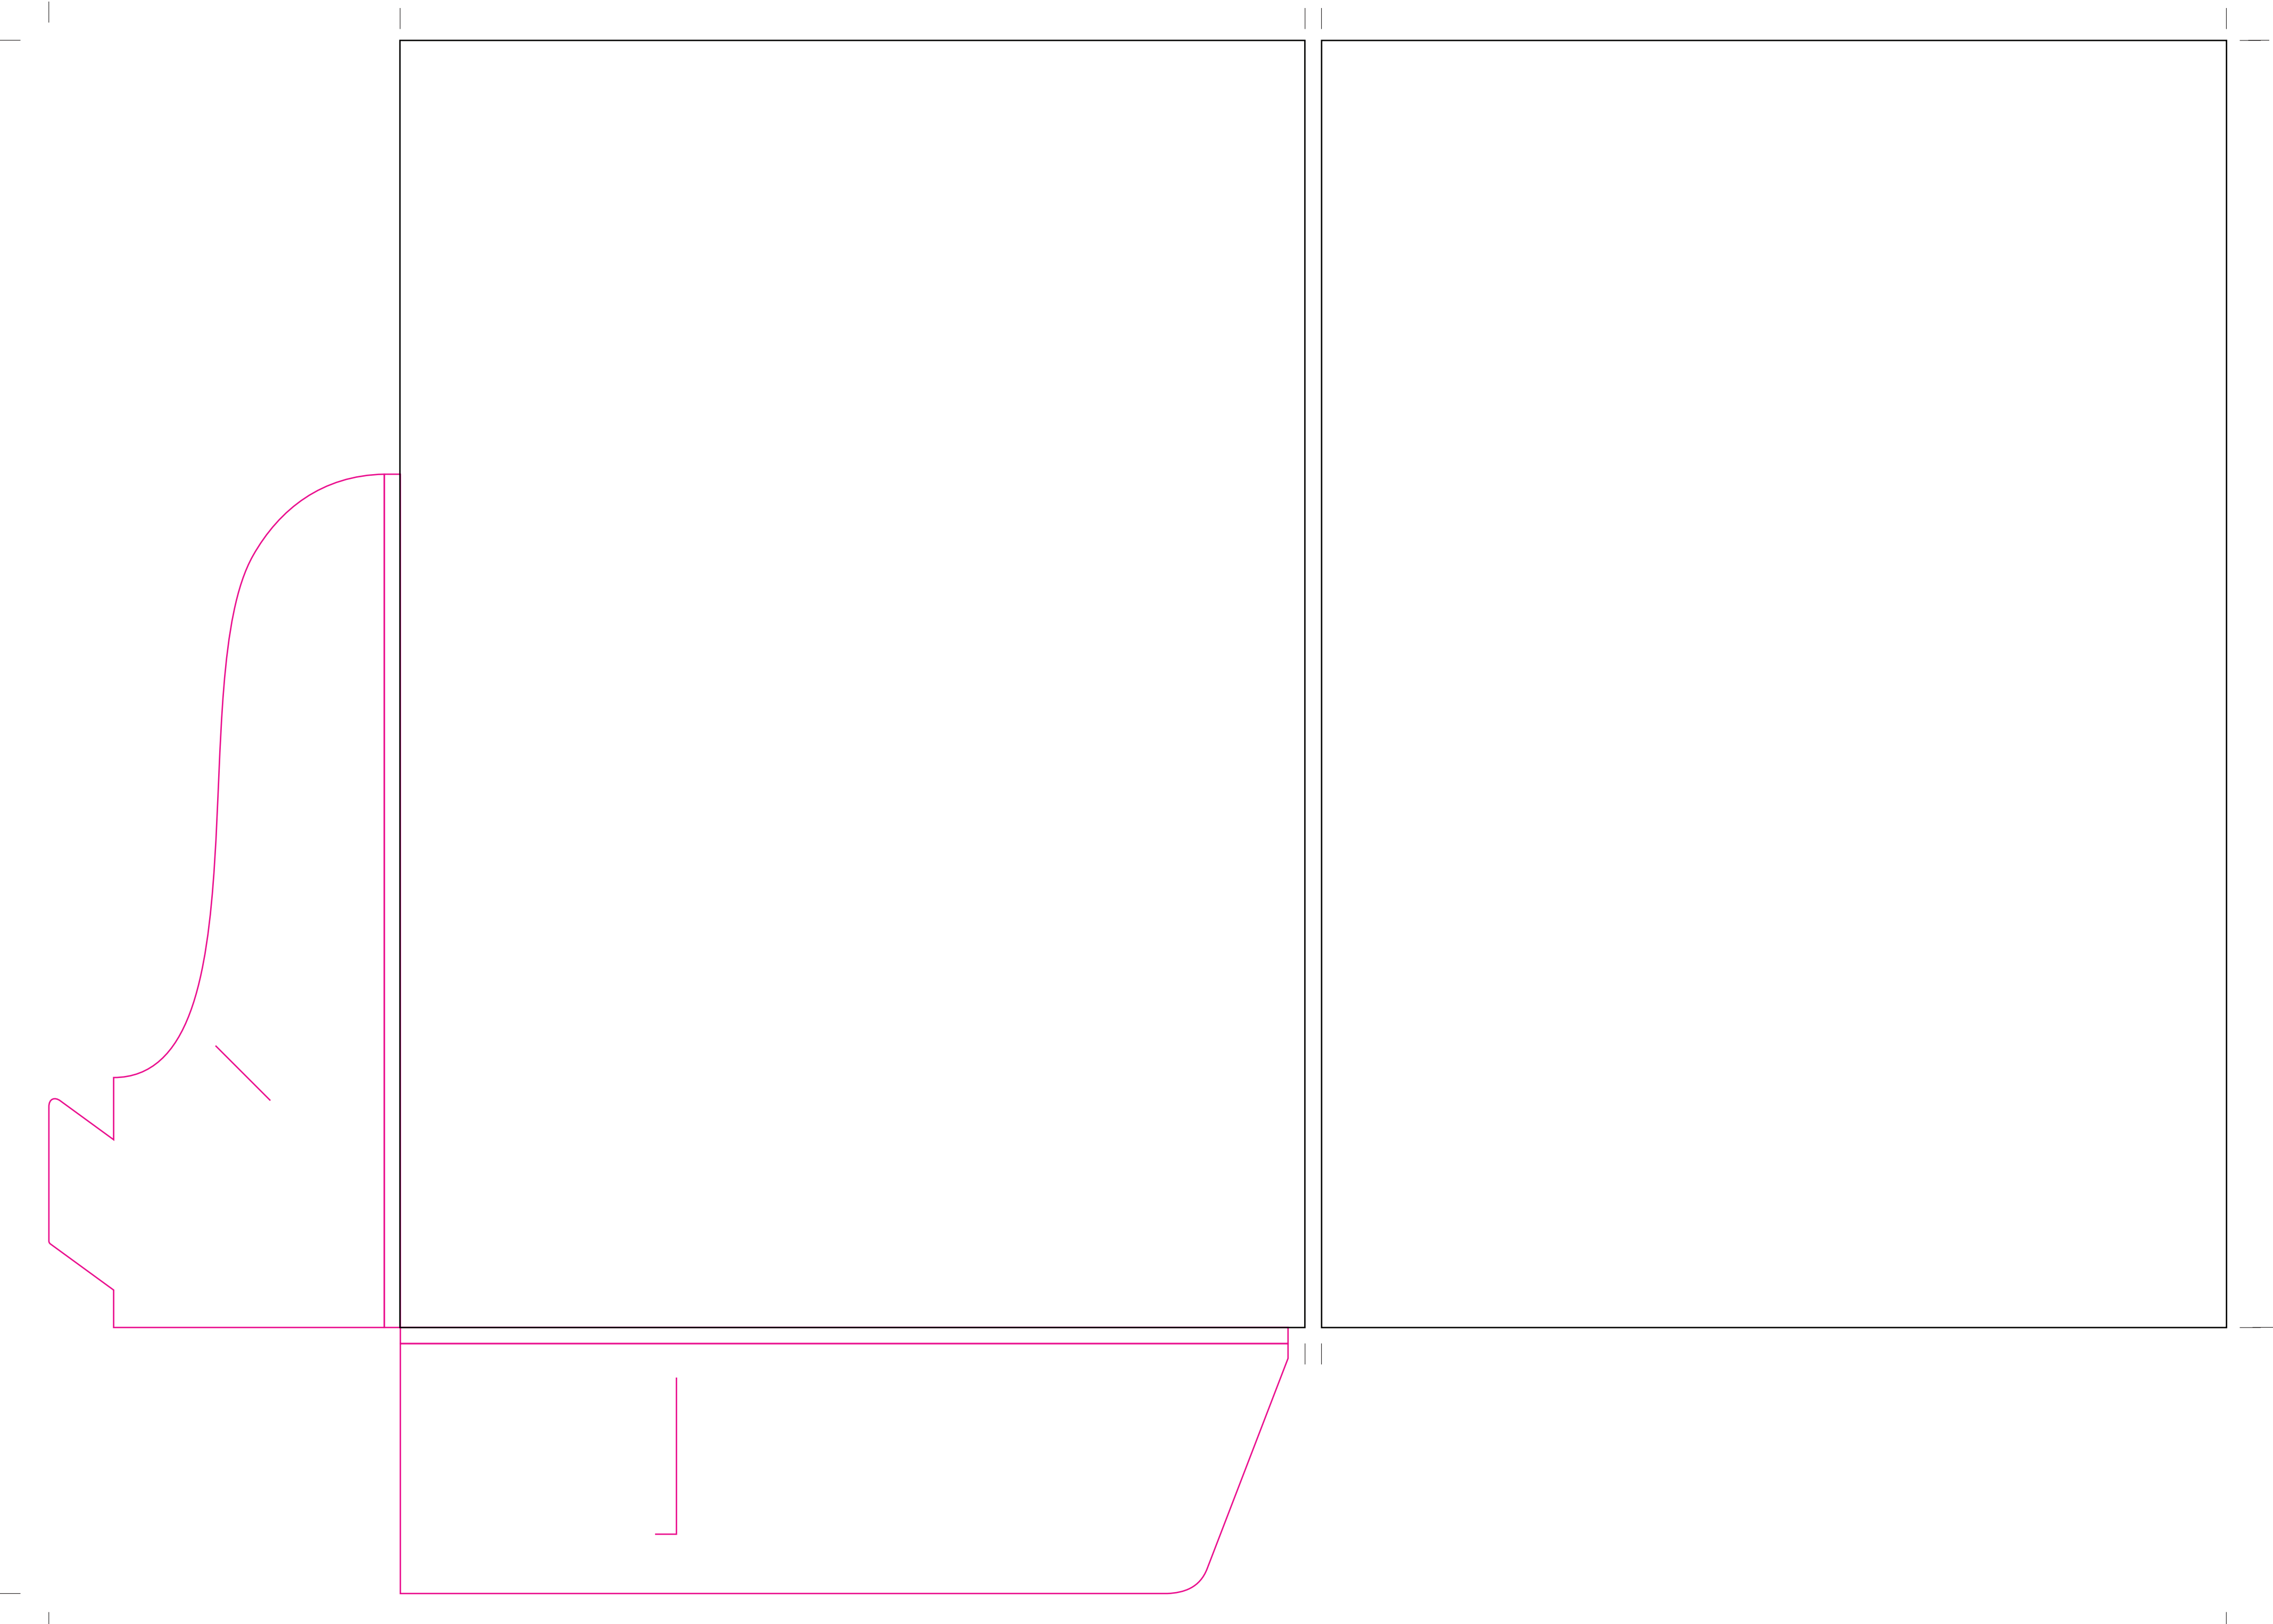

Folder: Type A, 225x320mm, 4mm-spine

FRONT (OUTSIDE)

BACK (INSIDE)