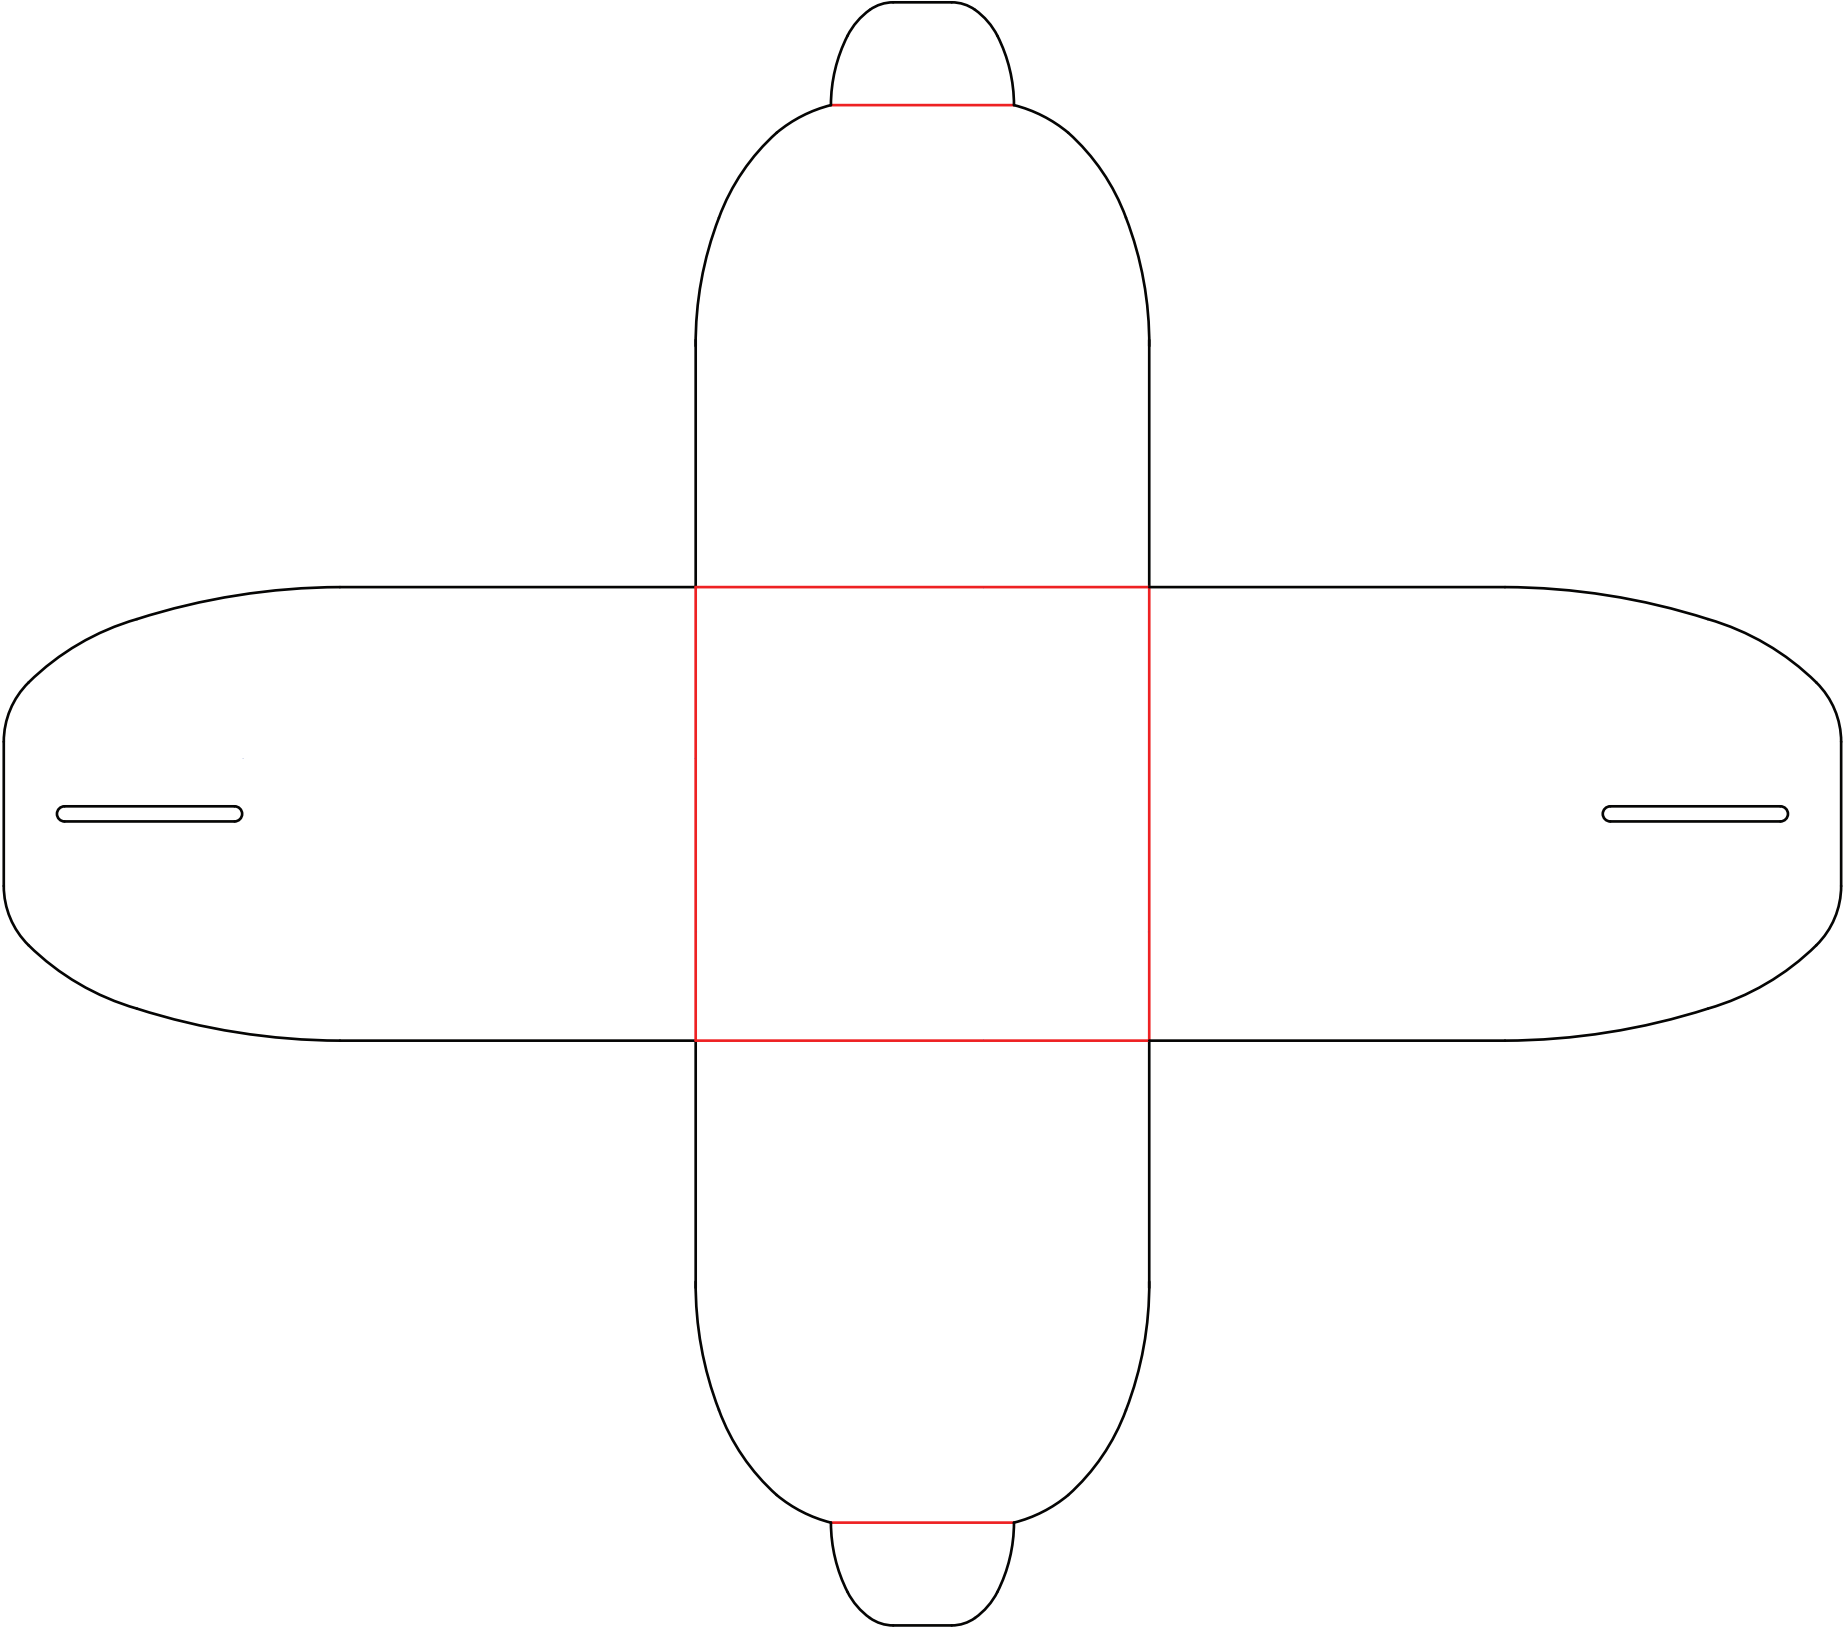

Gift Box: Type A, 60(H) x 60(W) x 60mm (L)

FRONT (OUTSIDE)